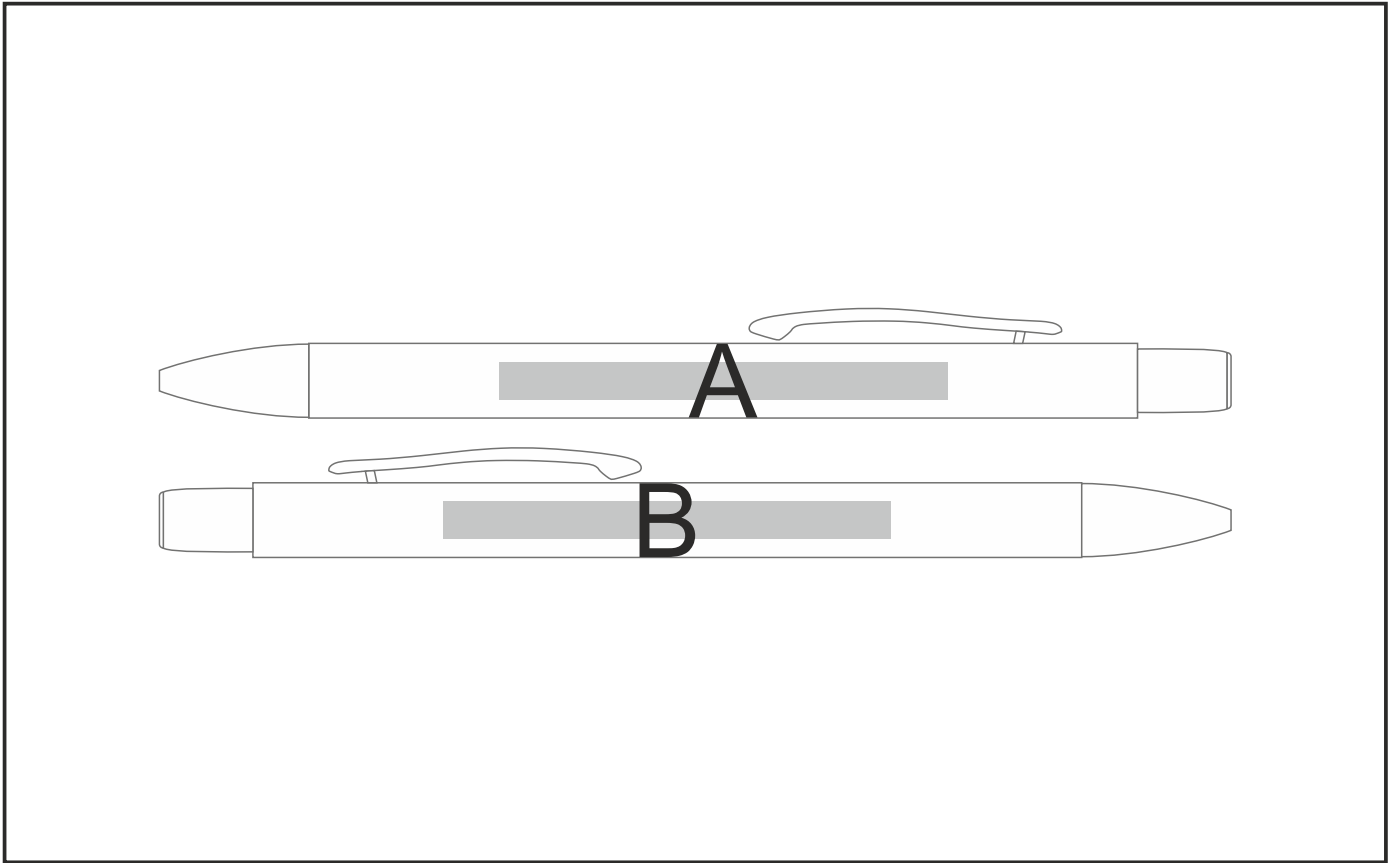

WI-AM-261-B

Ingress Ball Pen

Also available in

Check Logo24
guide and t's & c's

Need to know:

- Includes 1-Position Laser Engraving (setup fees apply)
- Laser Colour: Rose Gold

Branding Options:

Position A

1. Laser Engraving (LB)
N/A
Size: 60mm wide x 5mm high

Position B

1. Laser Engraving (LB)
N/A
Size: 60mm wide x 5mm high